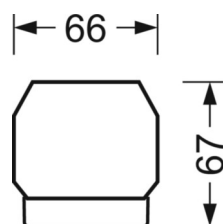

Device mount - Central.Line.Optic - direct wide distribution - visually continuous

Device mount made of a galvanised, profiled steel sheet; surface coated with polyester resin. Tool-free attachment with design-integrated pressure caps guarantee protection against theft and dismantling. Housing colour traffic white RAL 9016; Direct, wide-beam light distribution using the Central.Line.Optic made of PMMA plastic. The lens optics ensure absolute ease of assembly and are simple to maintain thanks to the easily cleaned surface. The compact 1-row arrangement of the lenses ensures that the dots merge into a line with a homogeneous appearance in the object. Electrical connection by means of a fixed, 3-pin, quick-fit plug connector and a free choice of phases. Integrated guide for fast contacting. The device mount can be adjusted variably in steps with a multi-lumen driver (default setting: maximum lumen output). They are exchangeable, permit modernisation and reliably prolong the service life of the overall system.

CHARACTERISTICS

Order number	19510004220
EAN number	4020863443468
Commodity code	94051190
Certification mark	IP 20, Protection class I, ENEC10 VDE, F, HACCP DIN10500/Food/IFS-application-related suitability/BRC, Indoor, CE
Impact resistance (IK rating)	IK03 (-20°C bis 35°C)
Ambient temperatur	ta -20°C to 35°C
Warranty period	5 years
State funding programs	BEG - Federal funding for efficient buildings (valid only for Germany)

ELECTRICAL ENGINEERING

Controller	Electronic multi-lumen driver, 16-steps (1 pcs.)
System output	49W-27W
Mains voltage	230V/50Hz
Energy efficiency class/light source	B

DEEP-LINK

<https://www.regiolux.de/en/article/19510004220>