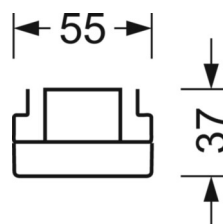

## DEEP-LINK

<https://www.regiolux.de/en/article/19510004220>

Reference	LED 8600lm/49W 840
$\eta_{LB}$	100 %
$\Phi_{\downarrow/\uparrow}$	98 % / 2 %
UGR lat./long.	22.9 / 24.3

**LIGHTING TECHNOLOGY**

<b>Placement</b>	LED, Colour rendering/Light colour CRI $\geq 80$ / 4000K
<b>Colour tolerance (MacAdam)</b>	3SDCM
<b>Nominal luminous flux/switching steps (EDM)</b>	8600lm/49W, 8400lm/48W, 8200lm/46W, 8000lm/45W, 7700lm/43W, 7500lm/42W, 7300lm/40W, 7000lm/39W, 6800lm/37W, 6600lm/36W, 6300lm/34W, 6100lm/33W, 5900lm/32W, 5600lm/30W, 5400lm/29W, 5200lm/27W
<b>LED service life</b>	50000h L80/B10 (Tq 35°C), 70000h L80/B50 (Tq 35°C), 100000h L80/B50 (Tq 30°C)
<b>Luminaire luminous efficiency</b>	190lm/W-176lm/W
<b>Beam angle</b>	95° (C0) / 95° (C90)
<b>UGR lat./long.</b>	22.9 / 24.3 (49W)

**MECHANICS**

<b>Housing colour</b>	traffic white RAL 9016
<b>Dimensions (LxWxH/DxH)</b>	1531mm x 55mm x 37mm
<b>Weight (net)</b>	1.65kg
<b>Type of installation</b>	Mounting rail system installation, Light structure

**Dimensions**

<b>L</b>	1531 mm	Length
<b>B</b>	55 mm	Width
<b>H</b>	37 mm	Height