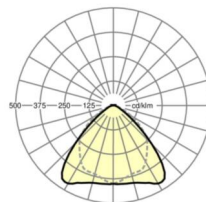

CHARACTERISTICS

Order number	19510004220
EAN number	4020863443468
Commodity code	94051190
Certification mark	IP 20, Protection class I, ENEC10 VDE, F, HACCP DIN10500/Food/IFS-application-related suitability/BRC, Indoor, CE
Impact resistance (IK rating)	IK03 (-20°C bis 35°C)
Ambient temperatur	ta -20°C to 35°C
Warranty period	5 years
State funding programs	BEG - Federal funding for efficient buildings (valid only for Germany)

ELECTRICAL ENGINEERING

Controller	Electronic multi-lumen driver, 16-steps (1 pcs.)
System output	49W-27W
Mains voltage	230V/50Hz
Energy efficiency class/light source	B

DEEP-LINK

<https://www.regiolux.de/en/article/19510004220>

Reference	LED 8600lm/49W 840
η_{LB}	100 %
$\Phi_{\downarrow/\uparrow}$	98 % / 2 %
UGR lat./long.	22.9 / 24.3